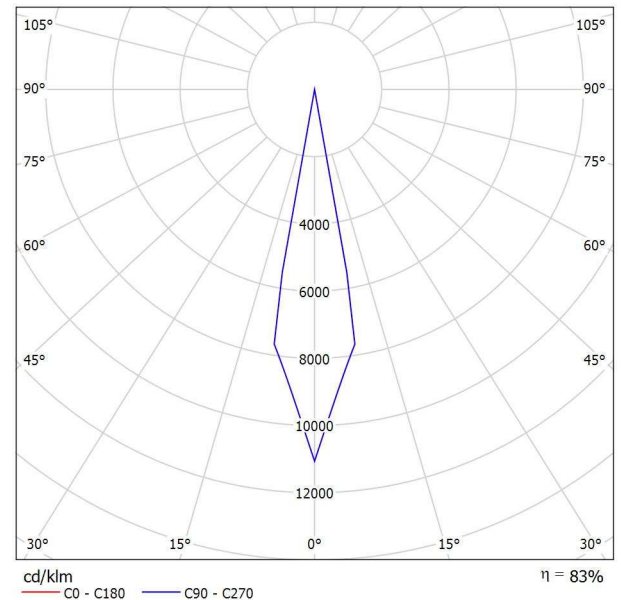

Luminous emittance 1: