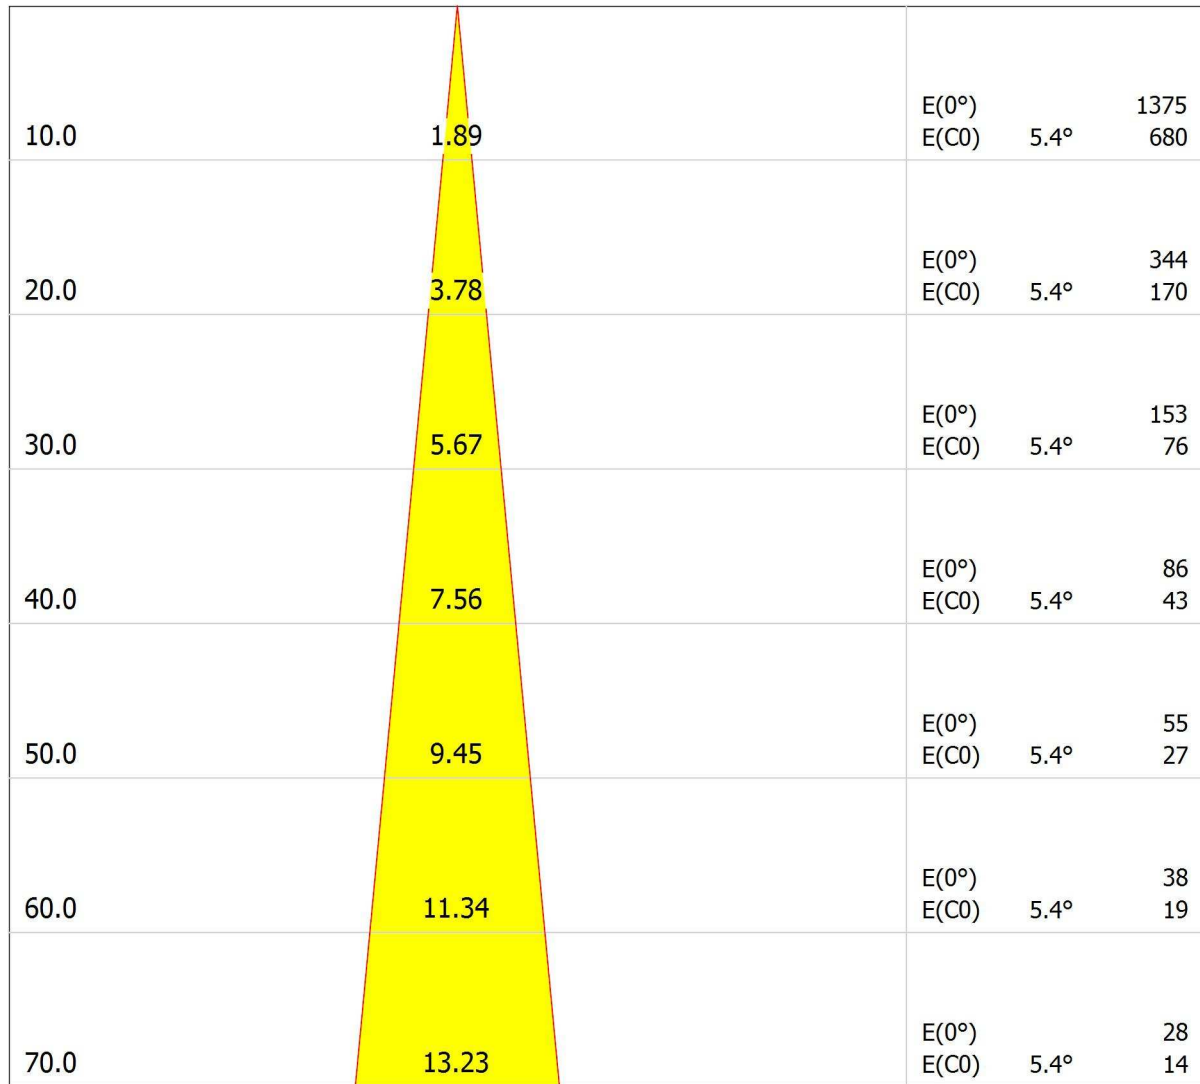

Griven S.r.l.
Via Bulgaria, 16
46042 Castel Goffredo, MN, Italy

Operator RV
Telephone 0376779483
Fax 0376779682
e-Mail griven@griven.com

Griven Srl AL5160+AL5161 Goboled 7 Pro / Cone Diagram

Luminaire: Griven Srl AL5160+AL5161 Goboled 7 Pro
Lamps: 1 x LED

Distance [m]   Cone Diameter [m]   Illuminance [lx]

— C0 - C180 (Half-value Angle: 10.8°)