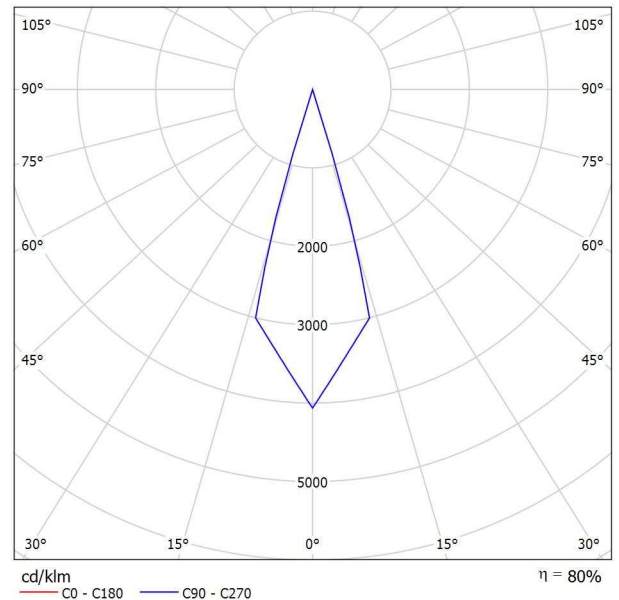

Luminous emittance 1: