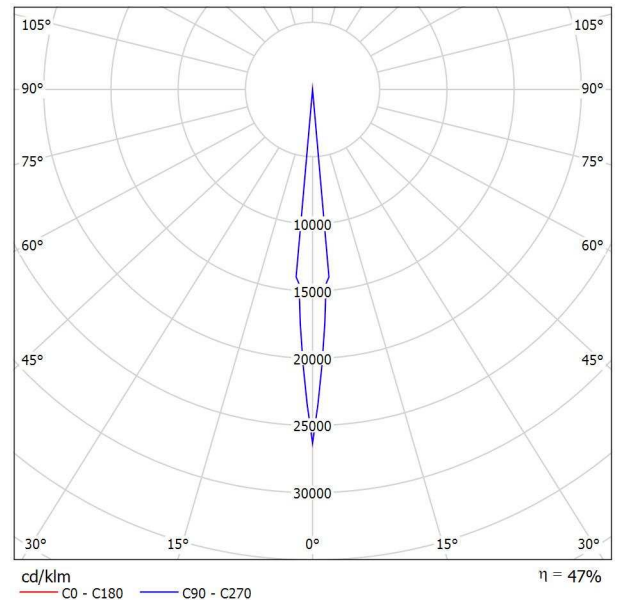

Luminous emittance 1: