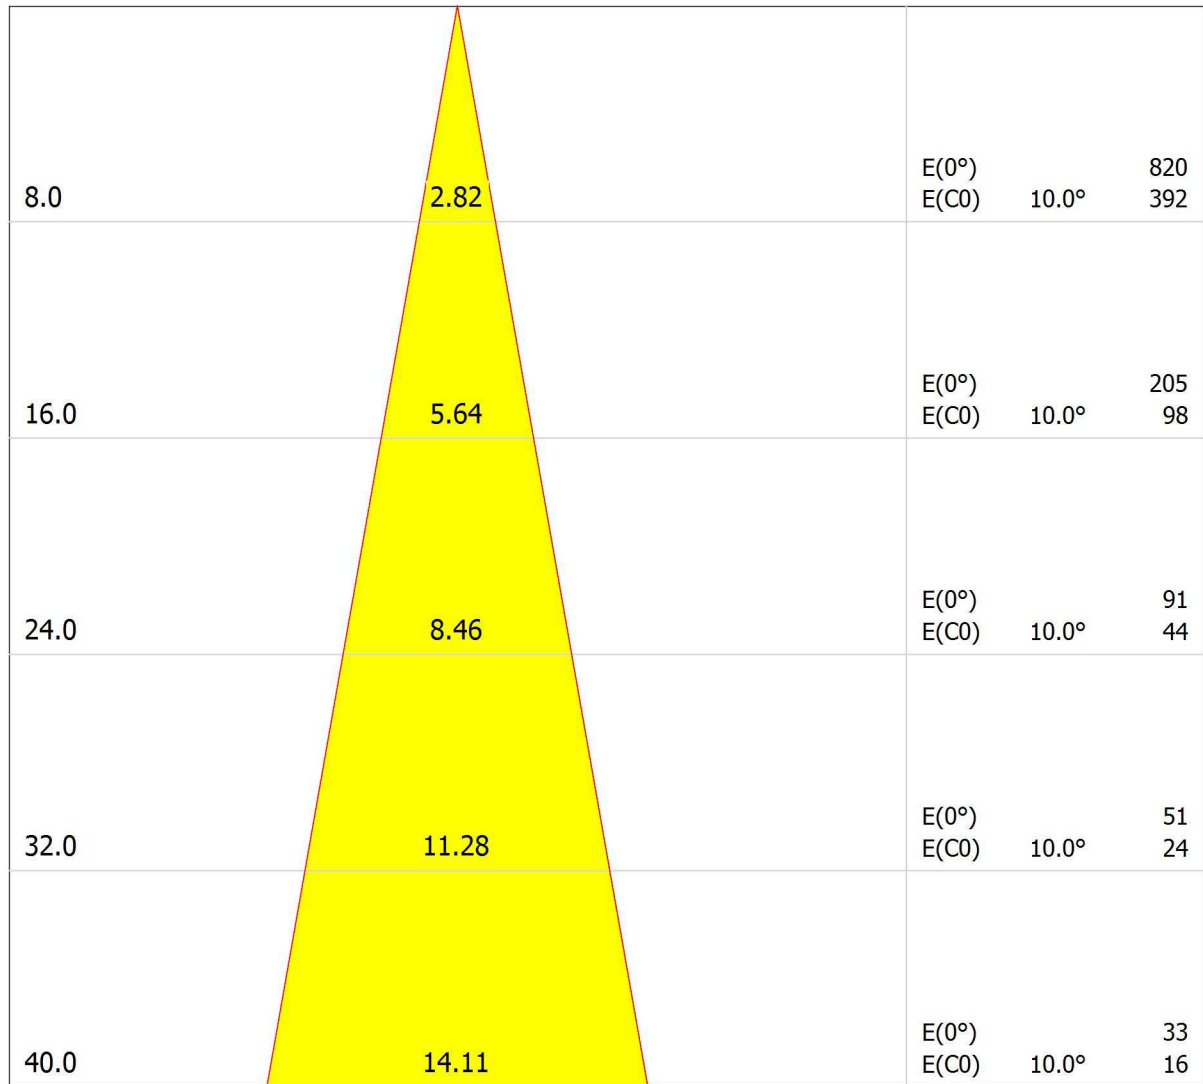

Griven S.r.l.
Via Bulgaria, 16
46042 Castel Goffredo, MN, Italy

Operator RV
Telephone 0376779483
Fax 0376779682
e-Mail griven@griven.com

Griven Srl AL5160+AL5162 Goboled 7 Pro / Cone Diagram

Luminaire: Griven Srl AL5160+AL5162 Goboled 7 Pro
Lamps: 1 x LED

Distance [m]   Cone Diameter [m]   Illuminance [Ix]

— C0 - C180 (Half-value Angle: 20.0°)